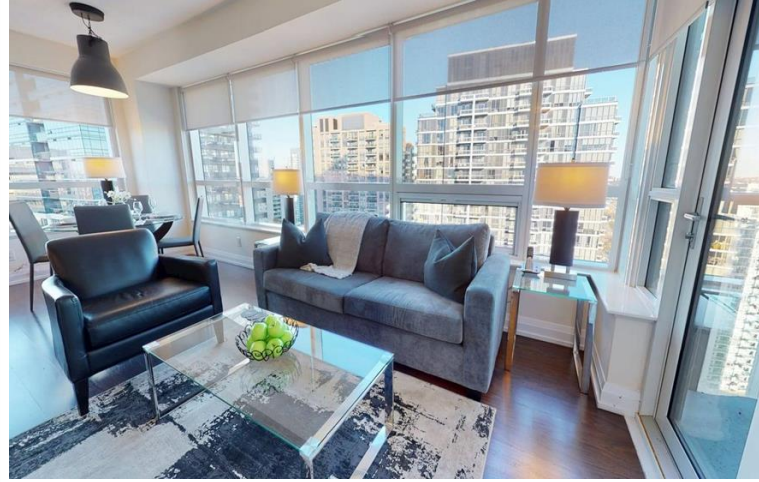

PREMIERE
SUITES

North York, Ontario

Executive Suite

The Hullmark Centre

2 Anndale Drive, North York, Ontario

Welcome to your perfect executive short-term apartment rental at The Hullmark Centre – a new and large scale, award winning, mixed use development complex and welcoming urban community that fronts onto a vibrant public plaza. With its stylish residences, premium retail offerings, innovative condominiums and direct access to the Yonge Subway station, Hullmark Centre is a focal point of the Yonge and Sheppard area. Perfect for any extended stay, executive living at The Hullmark Centre is just 20 minutes north of Downtown Toronto, and Toronto attractions like Ripley’s Aquarium, the CN Tower and home

House Rules

Check In: anytime after 3 PM

Check Out: anytime before 10 AM

30 nights minimum stay

No smoking

Amenities

- Wifi Internet
- Workspace
- Free Local Calling
- Bi-weekly Housekeeping
- Allows Pets
- Elevator
- Gym
- Hot Tub
- Jacuzzi
- On Site Concierge

Suites & Reservations

- One Bedroom
- Two Bedroom

Email: reserve.canada@premieresuites.com

Call Us: 1-888-575-7808

Premiere Suites is Canada’s largest and most trusted provider of fully furnished temporary residences, proudly serving for over 25 years. All our properties are private residences that are accredited, insured, and professionally managed