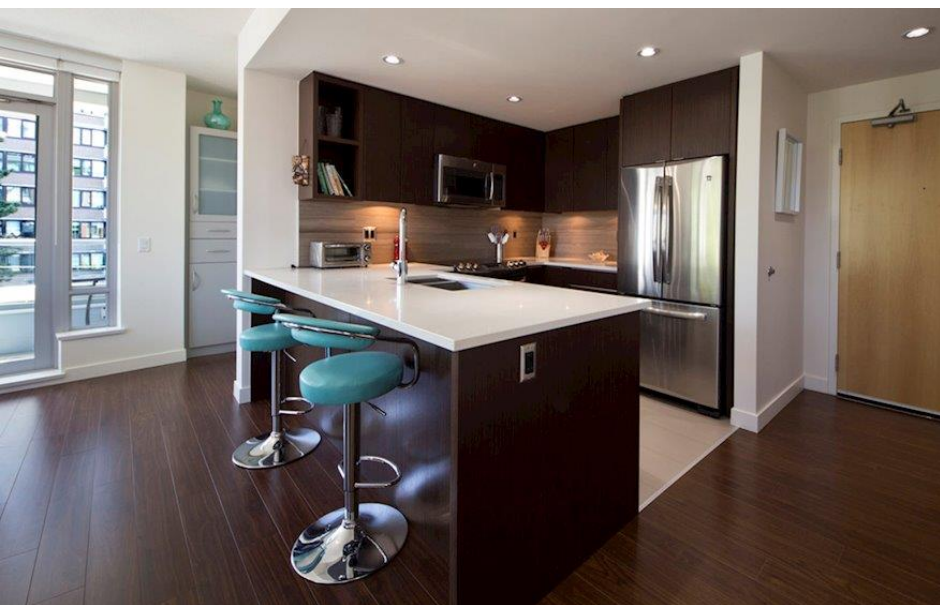

PREMIERE
SUITES

Victoria, Vancouver Island

Executive Suite

The Duet

646 Michigan St, Victoria, Vancouver Island

Located in a charming location at 646 Michigan Street in Victoria's James Bay, the Duet's two modern buildings have been thoughtfully designed to fit perfectly into this unique neighbourhood. The Duet consists of dual buildings which share a lovely semi-private central courtyard. Adorned with beautiful Akebono cherry trees and a small children's play area, it is the perfect place to connect with friends and residents of the community. On the 9th floor is a rooftop garden patio with a covered outdoor BBQ kitchen and incredible views for all to enjoy. The Duet is perfectly positioned between city

House Rules

Check In: anytime after 3 PM

Check Out: anytime before 10 AM

30 nights minimum stay

No smoking

Amenities

- Wifi Internet
- Workspace
- Free Local Calling
- Bi-weekly Housekeeping
- Allows Pets
- Elevator
- Outdoor Space
- Parking - On Site
- Allows Children