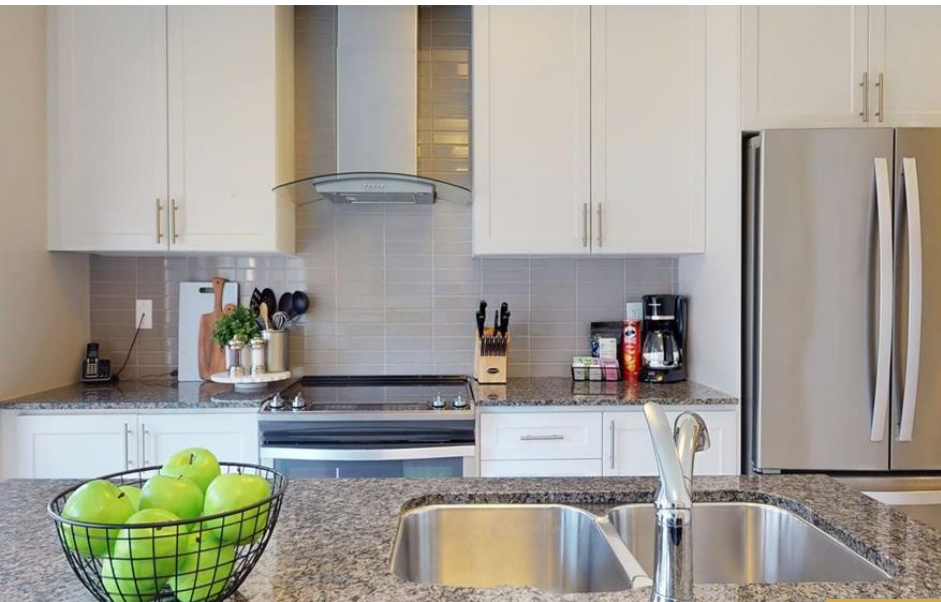

PREMIERE
SUITES

Maple, Ontario

Suite exécutive

Fancamp Drive

30 Fancamp Drive, Maple, Ontario

Find yourself at home in this beautiful town home in a brand new upscale development in Maple. This four bedroom townhouse is perfectly situated just walking distance to the Maple Go Station, and a short drive to the 400 and 407. Guests of Fancamp Drive will find a wide variety of restaurants, grocery stores, and shopping opportunities in the area and most notable the famous Vaughan Mills Shopping Mall. Close walk to parks, schools, outdoor trails, and community center.

Règles de la maison

Arrivée: 15h

Départ: avant 10h

30 nuits minimum

Interdiction de fumer

Agréments

- Wifi
- Espace de travail
- Accepte les animaux
- Espace extérieur
- Stationnement sur place
- Indoor Parking
- Outdoor Parking

Suites et réservations

- Quatre chambres

Email: reserve.canada@premieresuites.com

Appelez-nous: 1-888-575-7808

Premiere Suites est le plus grand et le plus fiable fournisseur de résidences temporaires entièrement meublées au Canada, depuis plus de 20 ans. Où toutes nos propriétés sont des résidences privées, accréditées, assurées et gérées par des professionnels.

© 2026 Premiere Suites