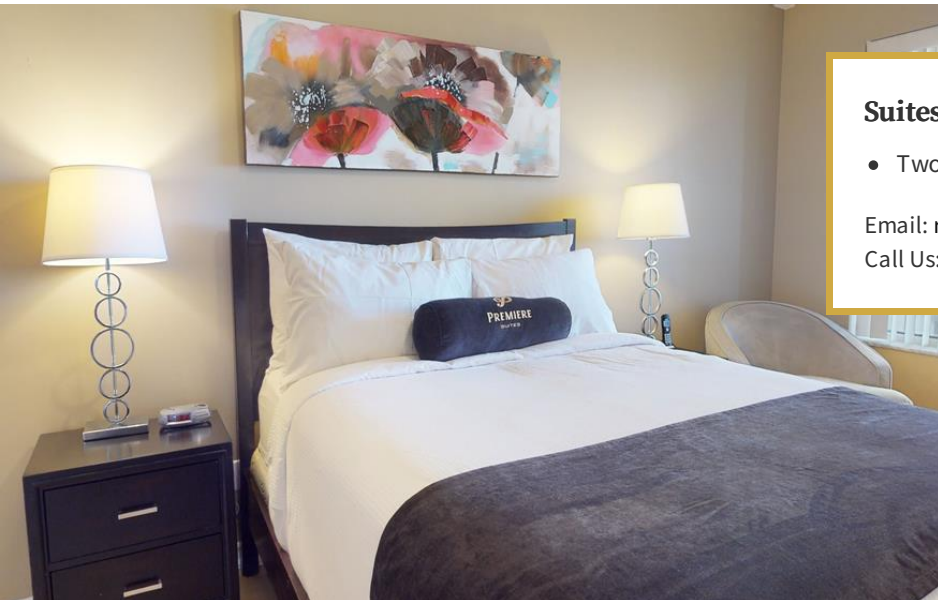

PREMIERE
SUITES

Mississauga, Ontario

Executive Suite

Skymark

25 Kingsbridge Garden Circle, Mississauga, Ontario
Discover your perfect executive short-term apartment rental at The Skymark – one of Mississauga’s signature luxury condominiums, that offers more than the average residential tower: this complex is home to incredible amenities, charming shops, and a welcoming community of urban residents, all perfectly located just steps from Square One Shopping Centre, Celebration Square and some of the cities most popular restaurants and bars. Whether you’re traveling for work, relocating your family or looking for a Mississauga vacation rental, The Skymark perfect for any extended stay and has everything you

House Rules

Check In: anytime after 3 PM

Check Out: anytime before 10 AM

30 nights minimum stay

No smoking

Amenities

- Wifi Internet
- Workspace
- Free Local Calling
- Bi-weekly Housekeeping
- Elevator
- Games Room
- Gym
- Hot Tub
- On Site Concierge
- Parking - On Site

Suites & Reservations

- Two Bedroom

Email: reserve.canada@premieresuites.com

Call Us: 1-888-575-7808

Premiere Suites is Canada's largest and most trusted provider of fully furnished temporary residences, for over 20 years. Where all our properties are private residences, accredited, insured and professionally managed.

© 2021 Premiere Suites