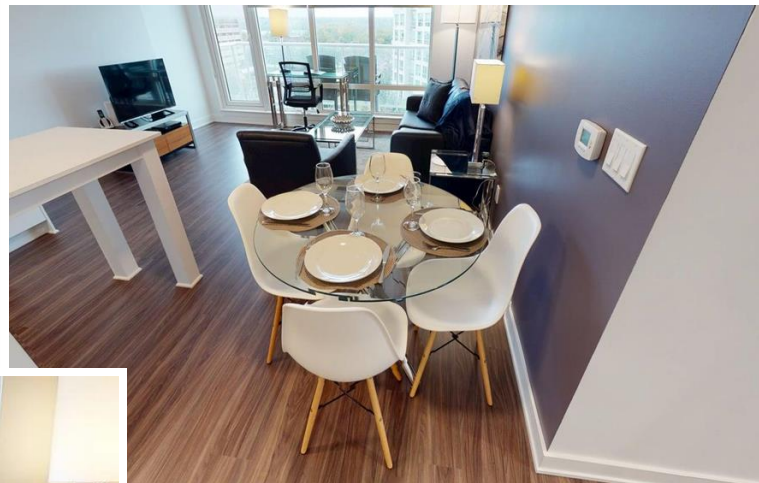

PREMIERE
SUITES

Ottawa, Ontario

Executive Suite

Westboro Connection 2

1960 Scott Street, Ottawa, Ontario

Westboro Connection 2 offers a lifestyle that balances urban excitement with the feeling of a small borough. There is no shortage of things to experience after work hours during your stay at Westboro Connection 2! For those seeking a culinary experience, some of Ottawa's best restaurants are located mere minutes away. In fact, with a WalkScore of 88, guests at Westboro Connection 2 will enjoy that most errands can be accomplish on foot - walk to grocery stores, shops, dining, galleries and the theatre! Located at 1960 Scott St, this secure modern building features an indoor fitness centre, a

House Rules

Check In: anytime after 3 PM

Check Out: anytime before 10 AM

30 nights minimum stay

No smoking