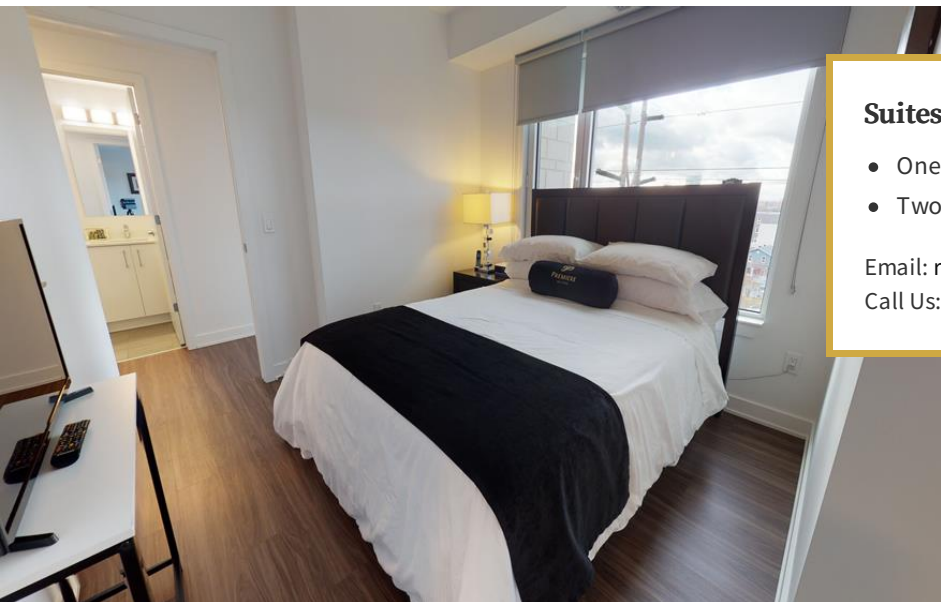

PREMIERE
SUITES

Ottawa, Ontario

Executive Suite

Westboro Connection 2

1960 Scott Street, Ottawa, Ontario

Westboro Connection 2 offers a lifestyle that balances urban excitement with the feeling of a small borough. There is no shortage of things to experience after work hours during your stay at Westboro Connection 2! For those seeking a culinary experience, some of Ottawa's best restaurants are located mere minutes away. In fact, with a WalkScore of 88, guests at Westboro Connection 2 will enjoy that most errands can be accomplish on foot - walk to grocery stores, shops, dining, galleries and the theatre! Located at 1960 Scott St, this secure modern building features an indoor fitness centre, a

House Rules

Check In: anytime after 3 PM

Check Out: anytime before 10 AM

30 nights minimum stay

No smoking

Amenities

- Wifi Internet
- Workspace
- Free Local Calling
- Bi-weekly Housekeeping
- Allows Pets
- Elevator
- Gym
- Parking - On Site
- Party Room
- Bike Storage

Suites & Reservations

- One Bedroom
- Two Bedroom

Email: reserve.canada@premieresuites.com

Call Us: 1-888-575-7808

Premiere Suites is Canada's largest and most trusted provider of fully furnished temporary residences, for over 20 years. Where all our properties are private residences, accredited, insured and professionally managed.

© 2021 Premiere Suites