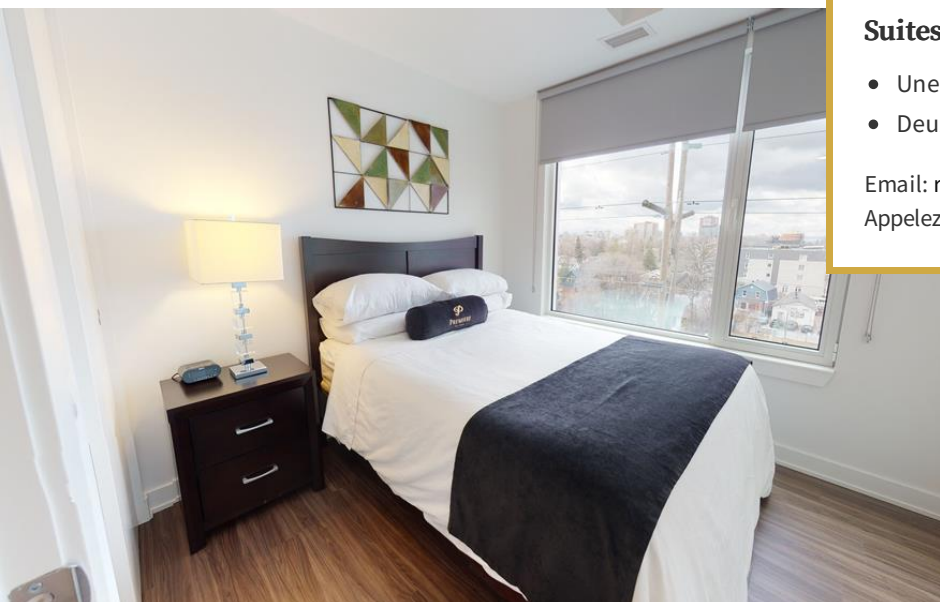

PREMIERE
SUITES

Ottawa, Ontario

Suite exécutive

Westboro Connection 2

1960 Scott Street, Ottawa, Ontario

Westboro Connection 2 offers a lifestyle that balances urban excitement with the feeling of a small borough. There is no shortage of things to experience after work hours during your stay at Westboro Connection 2! For those seeking a culinary experience, some of Ottawa's best restaurants are located mere minutes away. In fact, with a WalkScore of 88, guests at Westboro Connection 2 will enjoy that most errands can be accomplished on foot - walk to grocery stores, shops, dining, galleries and the theatre! Located at 1960 Scott St, this secure modern building features an indoor fitness centre, a party

Règles de la maison

Arrivée: 15h

30 nuits minimum

Départ: avant 10h

Interdiction de fumer

Agréments

- Wifi
- Espace de travail
- Accepte les animaux
- Ascenseur
- Gymnase
- Stationnement sur place
- Salle de fête
- Bike Storage

Suites et réservations

- Une chambre
- Deux chambres

Email: reserve.canada@premieresuites.com

Appelez-nous: 1-888-575-7808

Premiere Suites est le plus grand et le plus fiable fournisseur de résidences temporaires entièrement meublées au Canada, depuis plus de 20 ans. Où toutes nos propriétés sont des résidences privées, accréditées, assurées et gérées par des professionnels.

© 2021 Premiere Suites