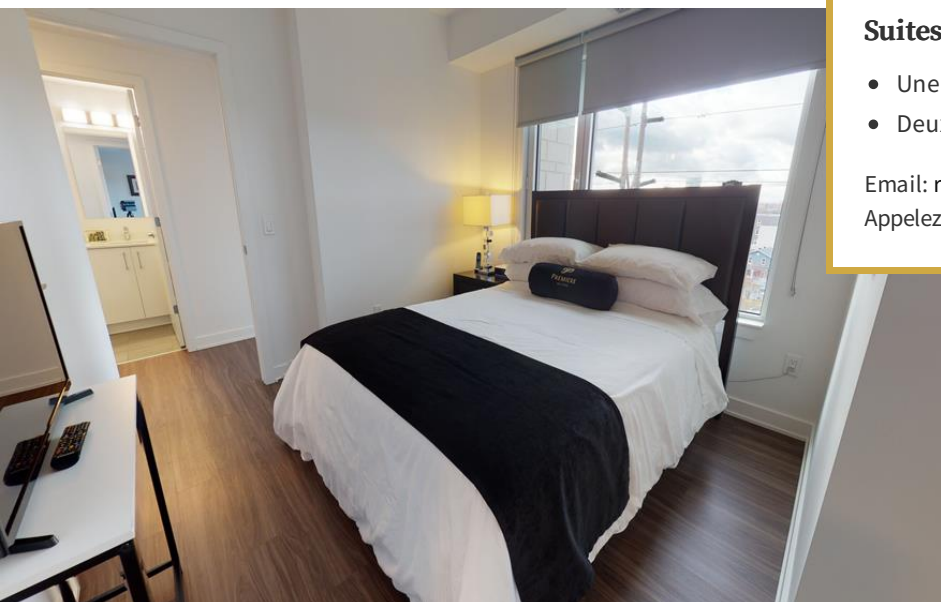

PREMIERE
SUITES

Ottawa, Ontario

Suite exécutive

Westboro Connection 2

1960 Scott Street, Ottawa, Ontario

Westboro Connection 2 offers a lifestyle that balances urban excitement with the feeling of a small borough. There is no shortage of things to experience after work hours during your stay at Westboro Connection 2! For those seeking a culinary experience, some of Ottawa's best restaurants are located mere minutes away. In fact, with a WalkScore of 88, guests at Westboro Connection 2 will enjoy that most errands can be accomplished on foot - walk to grocery stores, shops, dining, galleries and the theatre! Located at 1960 Scott St, this secure modern building features an indoor fitness centre, a party

Règles de la maison

Arrivée: 15h

30 nuits minimum

Départ: avant 10h

Interdiction de fumer

Agréments

- Wifi
- Espace de travail
- Accepte les animaux
- Ascenseur
- Gymnase
- Stationnement sur place
- Salle de fête
- Bike Storage

Suites et réservations

- Une chambre
- Deux chambres

Email: reserve.canada@premieresuites.com

Appelez-nous: 1-888-575-7808

Premiere Suites est le plus grand et le plus fiable fournisseur de résidences temporaires entièrement meublées au Canada, depuis plus de 20 ans. Où toutes nos propriétés sont des résidences privées, accréditées, assurées et gérées par des professionnels.

© 2021 Premiere Suites