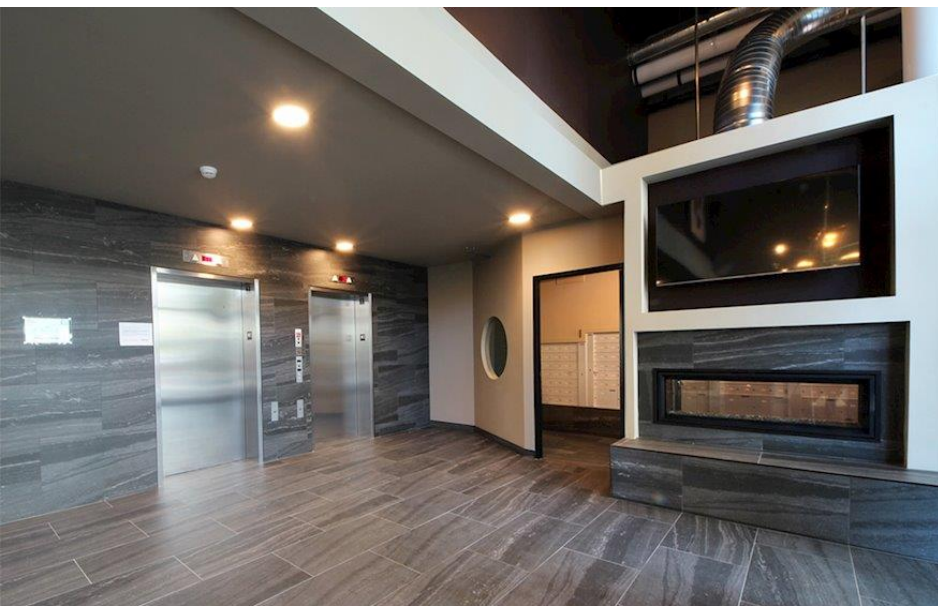

## The Jukebox

1029 View St, Victoria, Vancouver Island

The Jukebox is Mosaic Properties latest development of 2019. Centrally located in downtown Victoria at 1029 View Street, the Jukebox condos are close to shopping, dining, and transportation routes. This fantastic location means you can leave your car behind and fully immerse yourself in the vibrancy of Victoria's downtown. The Jukebox is a little bit luxe and a little bit fun. An internationally inspired lobby greets you with 19 foot ceilings, whimsical decor, and three glass walled high speed elevators.