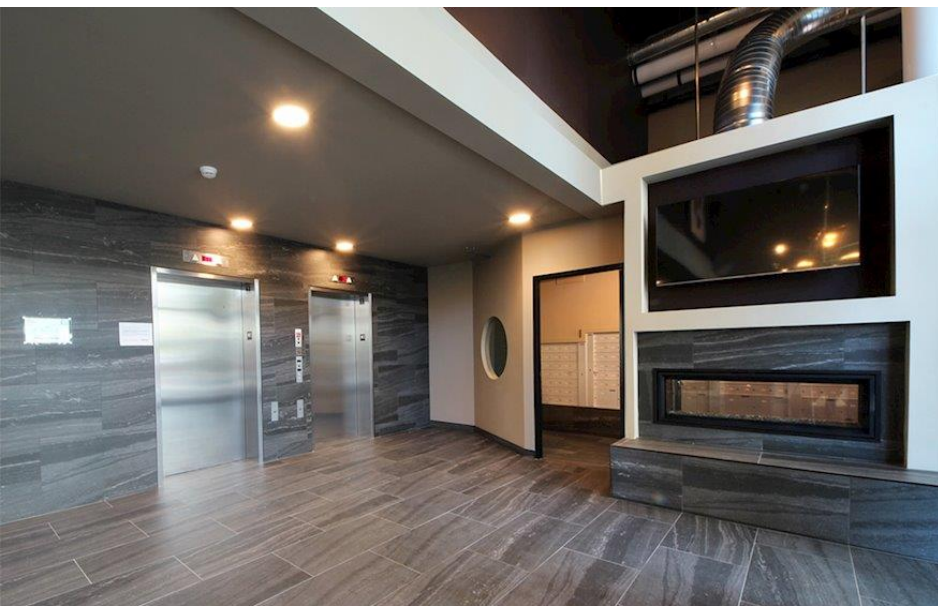

PREMIERE
SUITES

Victoria, Vancouver Island

Suite exécutive

The Jukebox

1029 View St, Victoria, Vancouver Island

The Jukebox is Mosaic Properties latest development of 2019. Centrally located in downtown Victoria at 1029 View Street, the Jukebox condos are close to shopping, dining, and transportation routes. This fantastic location means you can leave your car behind and fully immerse yourself in the vibrancy of Victoria's downtown. The Jukebox is a little bit luxe and a little bit fun. An internationally inspired lobby greets you with 19 foot ceilings, whimsical decor, and three glass walled high speed elevators.

Règles de la maison

Arrivée: 15h

Départ: avant 10h

90 nuits minimum

Interdiction de fumer

Agréments

- Wifi
- Espace de travail
- Accepte les animaux
- Ascenseur
- Gymnase
- Espace extérieur
- Stationnement sur place
- Enfants autorisés

Suites et réservations

Email: reserve.canada@premieresuites.com

Appelez-nous: 1-888-575-7808

Premiere Suites est le plus grand et le plus fiable fournisseur de résidences temporaires entièrement meublées au Canada, depuis plus de 20 ans. Où toutes nos propriétés sont des résidences privées, accréditées, assurées et gérées par des professionnels.

© 2021 Premiere Suites