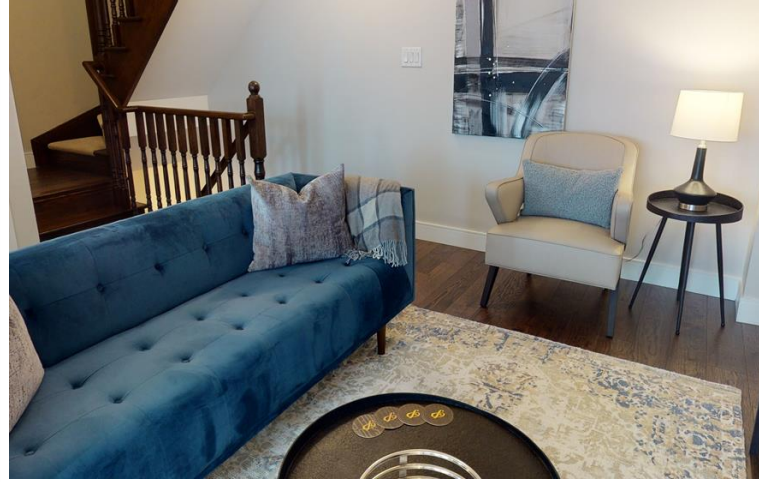

PREMIERE
SUITES

Oakville, Ontario

Executive Suite

Milestone On The Park

Greenwich Drive, Oakville, Ontario

Milestone on the Park is situated in the community of West Oak Trails in Oakville. This stunning 2-bedroom town home in the desirable Westmount area. Open Concept living and dining room with 9 ft ceilings, a spacious kitchen with Granite counters and a walkout to porch. The primary bedroom comes with a walk-in closet, and a convenient 3rd floor laundry. Greenwich is close to excellent schools, parks, and walking trails. Shopping, restaurants, GO station, and major Highways all in close proximity. Perfect for any family relocation or business traveler.

House Rules

Check In: anytime after 3 PM

Check Out: anytime before 10 AM

30 nights minimum stay

No smoking

Amenities

- Wifi Internet
- Workspace
- Free Local Calling
- Bi-weekly Housekeeping
- Allows Pets
- Outdoor Playground
- Outdoor Space
- Parking - On Site
- Parking - Outdoor

Suites & Reservations

- Two Bedroom

Email: reserve.canada@premieresuites.com

Call Us: 1-888-575-7808

Premiere Suites is Canada's largest and most trusted provider of fully furnished temporary residences, for over 20 years. Where all our properties are private residences, accredited, insured and professionally managed.

© 2021 Premiere Suites