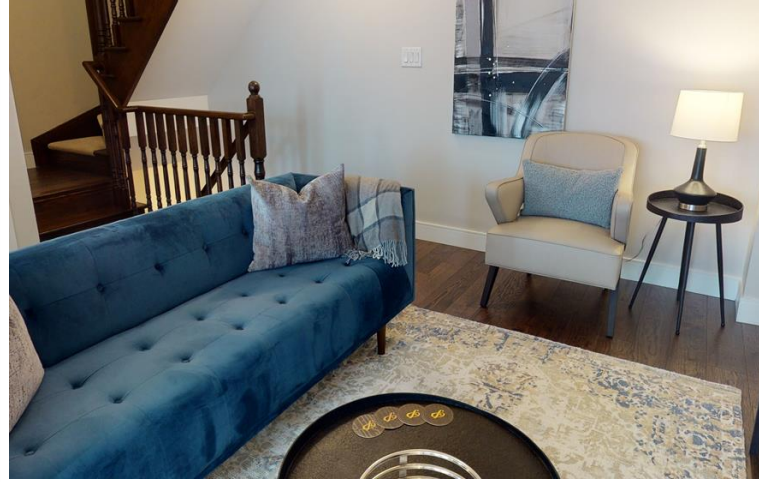

PREMIERE
SUITES

Oakville, Ontario

Suite exécutive

Milestone On The Park

Greenwich Drive, Oakville, Ontario

Milestone on the Park is situated in the community of West Oak Trails in Oakville. This stunning 2-bedroom town home in the desirable Westmount area. Open Concept living and dining room with 9 ft ceilings, a spacious kitchen with Granite counters and a walkout to porch. The primary bedroom comes with a walk-in closet, and a convenient 3rd floor laundry. Greenwich is close to excellent schools, parks, and walking trails. Shopping, restaurants, GO station, and major Highways all in close proximity. Perfect for any family relocation or business traveler.

Règles de la maison

Arrivée: 15h

Départ: avant 10h

30 nuits minimum

Interdiction de fumer

Agréments

- Wifi
- Espace de travail
- Accepte les animaux
- Terrain de jeux extérieur
- Espace extérieur
- Stationnement sur place
- Outdoor Parking

Suites et réservations

- Deux chambres

Email: reserve.canada@premieresuites.com

Appelez-nous: 1-888-575-7808

Premiere Suites est le plus grand et le plus fiable fournisseur de résidences temporaires entièrement meublées au Canada, depuis plus de 20 ans. Où toutes nos propriétés sont des résidences privées, accréditées, assurées et gérées par des professionnels.

© 2021 Premiere Suites