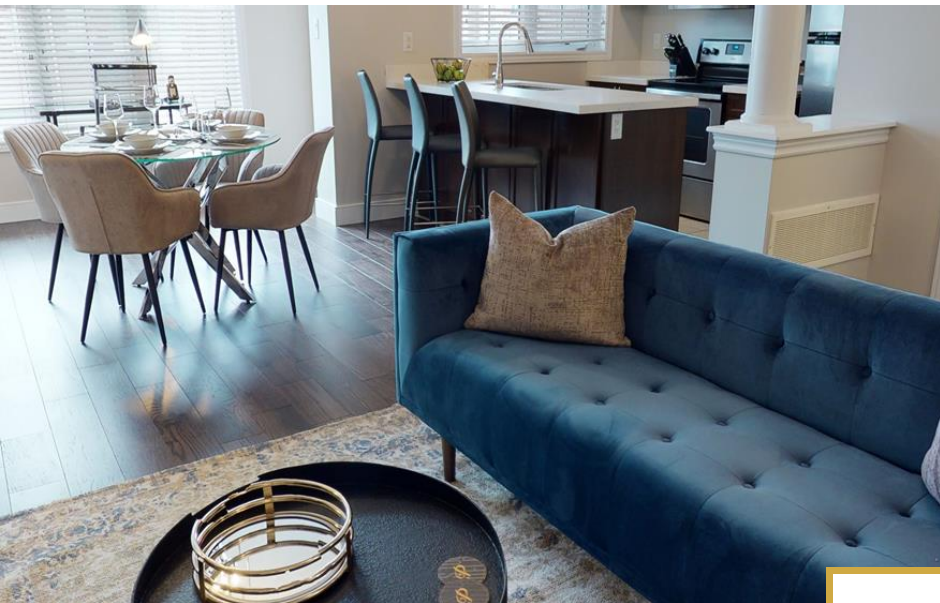

PREMIERE
SUITES

Oakville, Ontario

Suite exécutive

Milestone On The Park

Greenwich Drive, Oakville, Ontario
Milestone on the Park is situated in the community of West Oak Trails in Oakville. This stunning 2-bedroom town home in the desirable Westmount area. Open Concept living and dining room with 9 ft ceilings, a spacious kitchen with Granite counters and a walkout to porch. The primary bedroom comes with a walk-in closet, and a convenient 3rd floor laundry. Greenwich is close to excellent schools, parks, and walking trails. Shopping, restaurants, GO station, and major Highways all in close proximity. Perfect for any family relocation or business traveler.

Règles de la maison

Arrivée: 15h

Départ: avant 10h

30 nuits minimum

Interdiction de fumer

Agréments

- Wifi
- Espace de travail
- Accepte les animaux
- Terrain de jeux extérieur
- Espace extérieur
- Stationnement sur place
- Outdoor Parking

Suites et réservations

- Deux chambres

Email: reserve.canada@premieresuites.com

Appelez-nous: 1-888-575-7808

Premiere Suites est le plus grand et le plus fiable fournisseur de résidences temporaires entièrement meublées au Canada, depuis plus de 20 ans. Où toutes nos propriétés sont des résidences privées, accréditées, assurées et gérées par des professionnels.

© 2026 Premiere Suites