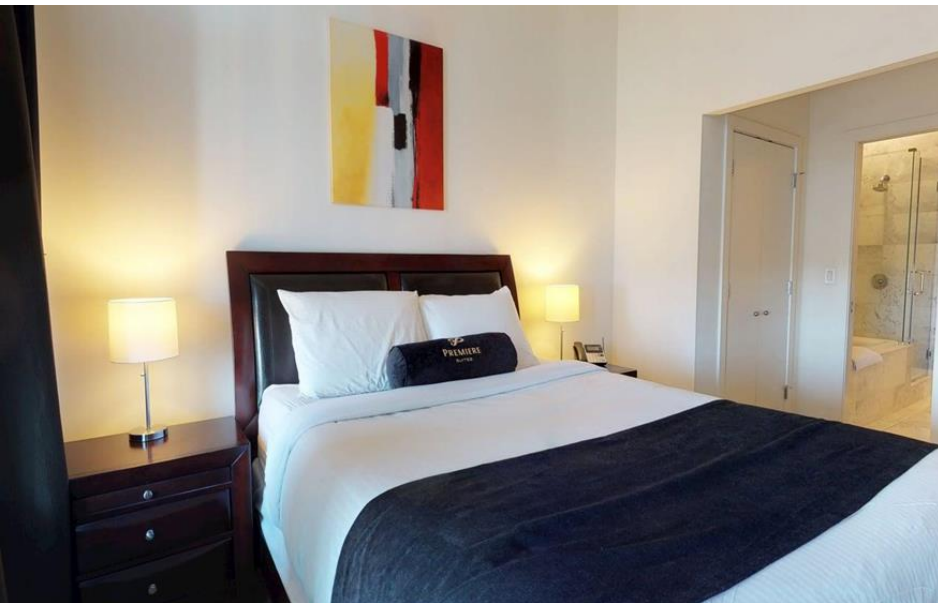

PREMIERE
SUITES

Edmonton, Alberta

Executive Suite

Century Park Regent 4

2612 109 St, Edmonton, Alberta

Century Park Regent is part of a larger development that integrates modern, urban living with all the amenities you may need during your short-term stay in Edmonton. These fully-furnished executive suites have spacious, relaxing living rooms, electric fireplaces and central air conditioning. Located in the Ermineskin area of Southwest Edmonton, the Century Park campus is a first-class development for the city, and it is the perfect location for all those visiting the area or those needing a home base while looking for their new home.

House Rules

Check In: anytime after 3 PM

Check Out: anytime before 10 AM

30 nights minimum stay

No smoking

Amenities

- Wifi Internet
- Workspace
- Free Local Calling
- Bi-weekly Housekeeping
- Elevator
- Gym
- Outdoor Playground
- Outdoor Space
- Parking - On Site
- Allows Children

Suites & Reservations

- One Bedroom

Email: reserve.canada@premieresuites.com

Call Us: 1-888-575-7808

Premiere Suites is Canada's largest and most trusted provider of fully furnished temporary residences, proudly serving for over 25 years. All our properties are private residences that are accredited, insured, and professionally managed

© 2026 Premiere Suites