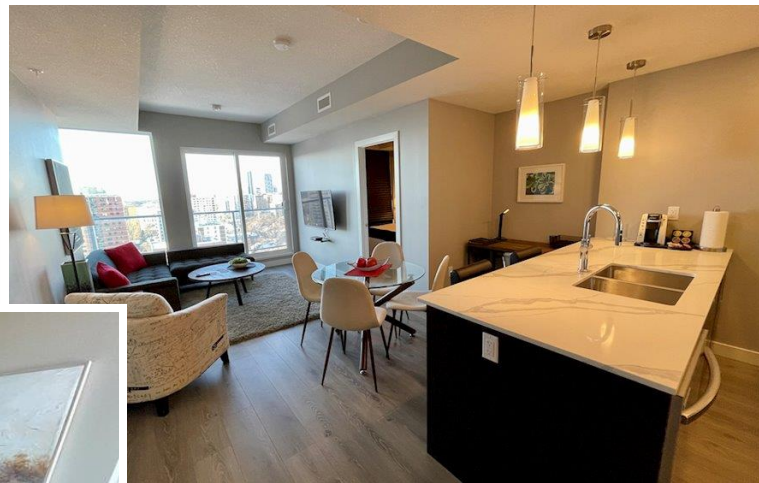

PREMIERE
SUITES

Edmonton, Alberta

Executive Suite

The View

9922 111 Street NW, Edmonton, Alberta

Experience Edmonton's newest luxury high-rise by staying at The View! Overlooking the River Valley and within steps of Government Centre LRT Station, the 23 storey, 178 unit urban-contemporary tower, is set in one of Edmonton's most serene and exclusive park communities, Grandin. The building's architectural design takes full advantage of the unique and tranquil park setting and is customized for your best day-to-day-living allowing you to seamlessly live, work, relax and thrive in Grandin City.

House Rules

Check In: anytime after 3 PM

Check Out: anytime before 10 AM

8 nights minimum stay

No smoking

Amenities

- Wifi Internet
- Workspace
- Free Local Calling
- Bi-weekly Housekeeping
- Allows Pets
- Elevator
- Gym
- On Site Concierge
- Outdoor Space
- Parking - On Site

Suites & Reservations

Email: reserve.canada@premieresuites.com

Call Us: 1-888-575-7808

Premiere Suites is Canada's largest and most trusted provider of fully furnished temporary residences, for over 20 years. Where all our properties are private residences, accredited, insured and professionally managed.

© 2021 Premiere Suites