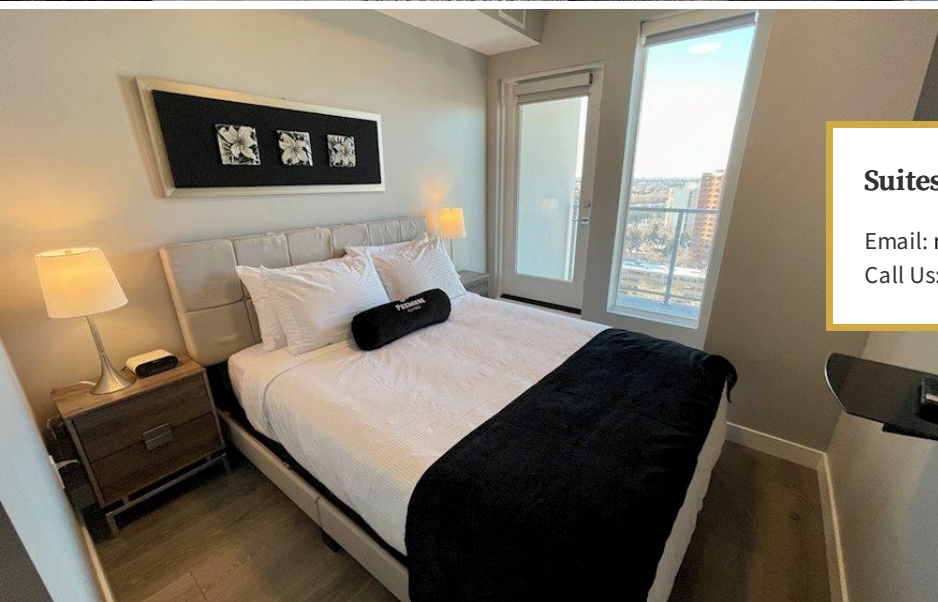

PREMIERE
SUITES

Edmonton, Alberta

Executive Suite

The View

9922 111 Street NW, Edmonton, Alberta

Experience Edmonton's newest luxury high-rise by staying at The View! Overlooking the River Valley and within steps of Government Centre LRT Station, the 23 storey, 178 unit urban-contemporary tower, is set in one of Edmonton's most serene and exclusive park communities, Grandin. The building's architectural design takes full advantage of the unique and tranquil park setting and is customized for your best day-to-day-living allowing you to seamlessly live, work, relax and thrive in Grandin City.

House Rules

Check In: anytime after 3 PM

Check Out: anytime before 10 AM

8 nights minimum stay

No smoking

Amenities

- Wifi Internet
- Workspace
- Free Local Calling
- Bi-weekly Housekeeping
- Allows Pets
- Elevator
- Gym
- On Site Concierge
- Outdoor Space
- Parking - On Site

Suites & Reservations

Email: reserve.canada@premieresuites.com

Call Us: 1-888-575-7808

Premiere Suites is Canada's largest and most trusted provider of fully furnished temporary residences, for over 20 years. Where all our properties are private residences, accredited, insured and professionally managed.

© 2021 Premiere Suites