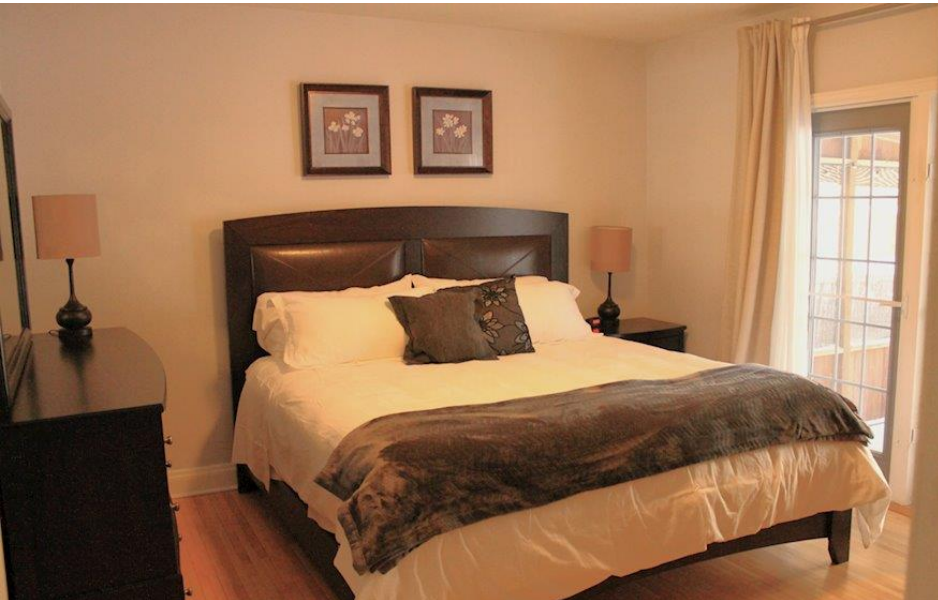

PREMIERE
SUITES

Winnipeg, Manitoba

Executive Suite

18 Roslyn Crescent

18 Roslyn Crescent, Winnipeg, Manitoba

18 Roslyn Crescent is a beautiful house located in the corner of Osborne Village. This house has a gorgeous kitchen comes with full size appliances, a finish basement perfect for spending time with family and/or entertain guests. 18 Roslyn Crescent is surrounded by some of the very best restaurants and dining the city has to offer.

House Rules

Check In: anytime after 3 PM

Check Out: anytime before 10 AM

30 nights minimum stay

No smoking

Amenities

- Wifi Internet
- Workspace
- Free Local Calling
- Bi-weekly Housekeeping
- Allows Pets
- Allows Children
- Parking - Indoor
- Parking - Outdoor

Suites & Reservations

Email: reserve.canada@premieresuites.com

Call Us: 1-888-575-7808

Premiere Suites is Canada's largest and most trusted provider of fully furnished temporary residences, for over 20 years. Where all our properties are private residences, accredited, insured and professionally managed.

© 2021 Premiere Suites