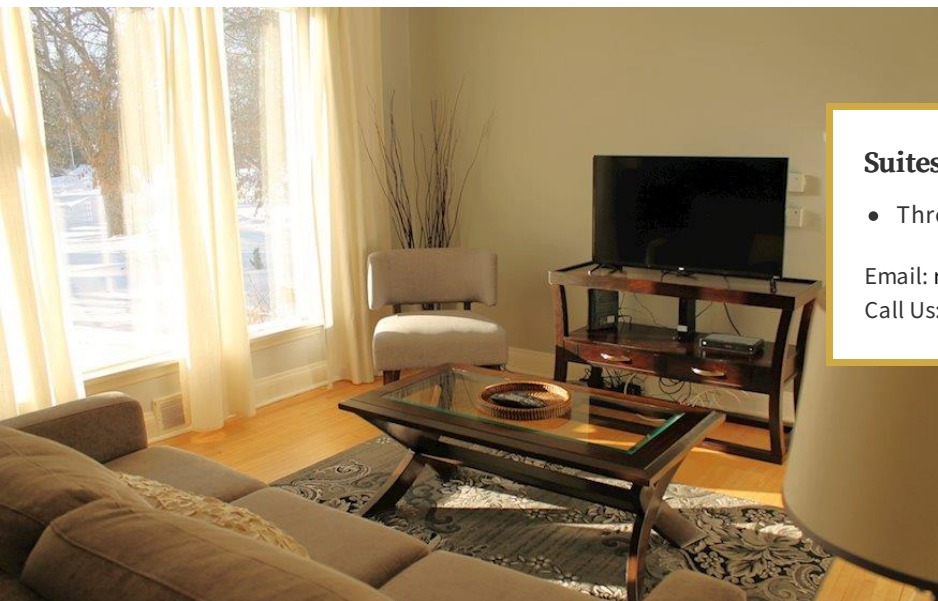

PREMIERE
SUITES

Winnipeg, Manitoba

Executive Suite

18 Roslyn Crescent

18 Roslyn Crescent, Winnipeg, Manitoba

18 Roslyn Crescent is a beautiful house located in the corner of Osborne Village. This house has a gorgeous kitchen comes with full size appliances, a finish basement perfect for spending time with family and/or entertain guests. 18 Roslyn Crescent is surrounded by some of the very best restaurants and dining the city has to offer.

Suites & Reservations

- Three Bedroom

Email: reserve.canada@premieresuites.com

Call Us: 1-888-575-7808

Premiere Suites is Canada's largest and most trusted provider of fully furnished temporary residences, proudly serving for over 25 years. All our properties are private residences that are accredited, insured, and professionally managed